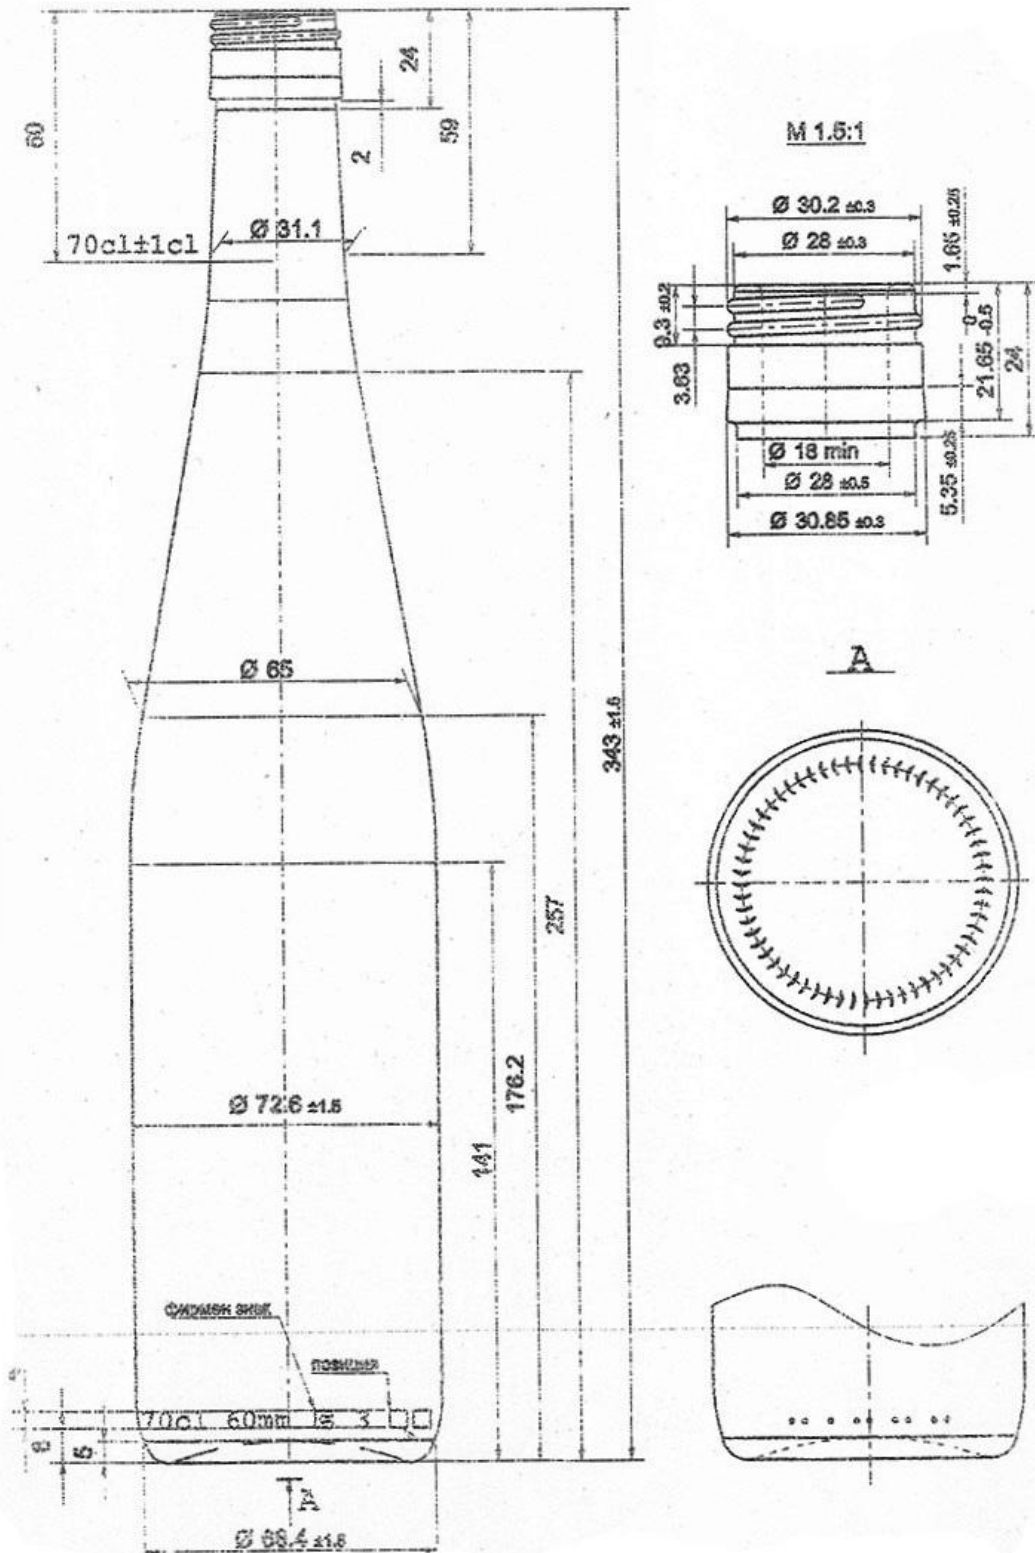

ALEVGOR GLASS

Alexander 700 ml

Code	222
Capacity	700 ml
Weight	500 g
Units per pallet	1 488